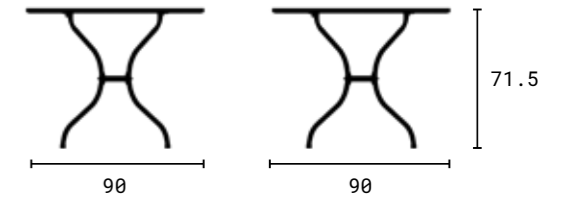

RAL 9016

RAL 9005

Accessories

Accessories or spare parts can be purchased in our e-shop.

Table
TAKO 90/105

Dimensions of the table

Material Metal

Dimensions (cm)