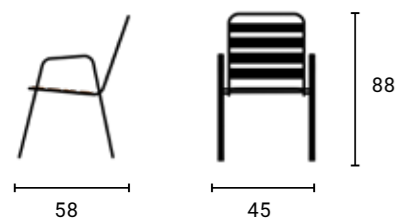

CARGO

Chair
CARGO Design by Jiří Jež

Material Metal/Wood
 Dimensions (cm)

- Colours
-  RAL 9005
 -  RAL 7016
 -  RAL 3031
 -  RAL 9016
 -  RAL 690-3
 -  RAL 1023

Accessories
 Accessories or spare parts can be purchased in our e-shop.

NEW PRODUCT

Chair
PRAGA Design by Jiří Jež

Material Metal/Wood

Dimensions (cm)

Colours

Accessories

Accessories or spare parts can be purchased in our e-shop.

NEW PRODUCT