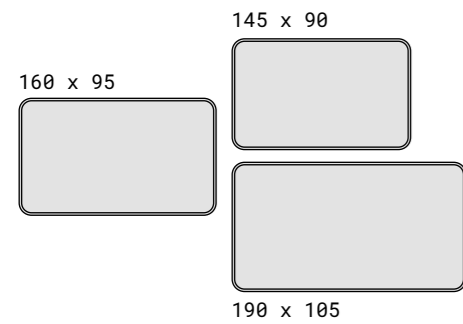

Colours

RAL 9016 RAL 9005 RAL 1015 RAL 3031 RAL 1023

Colour of table legs

RAL 9016 RAL 9005

Accessories

Accessories or spare parts can be purchased in our e-shop.

Table
TAKO 145/160/190

Dimensions of the table