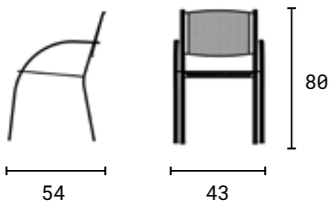

Chair
MILANO

Material Metal

Dimensions (cm)

Colours

Accessories

Accessories or spare parts can be purchased in our e-shop.

Chair
MILANO
Table
TAKO 70