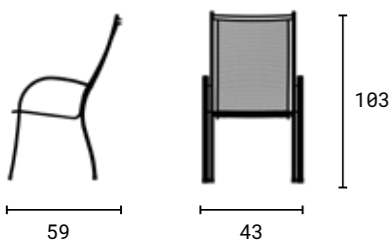

Material Metal

Dimensions (cm)