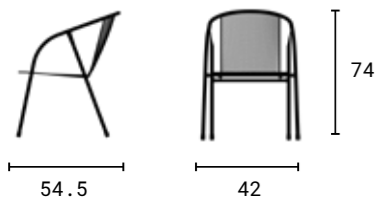

Dimensions (cm)

Colours

Accessories

Accessories or spare parts can be purchased in our e-shop.

Chair
SAVANA
Table
TAKO 145

Chair
IRIS

Material Metal

Dimensions (cm)