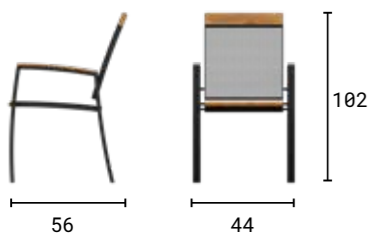

Colours

Accessories

Accessories or spare parts can be purchased in our e-shop.