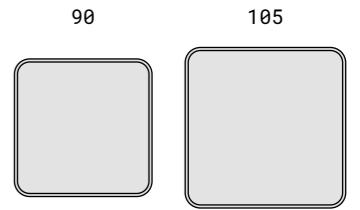

RAL 9016

RAL 9005

Accessories

Accessories or spare parts can be purchased in our e-shop.

Table
TAKO 90/105

Dimensions of the table

Material Metal

Dimensions (cm)