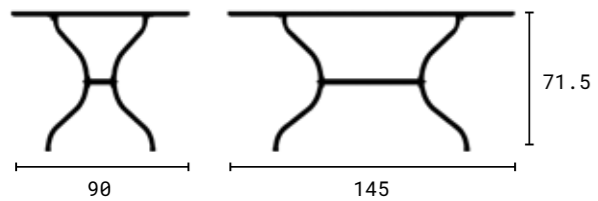

Table
TAKO 145/160/190

Dimensions of the table

Material Metal

Dimensions (cm)

Colours

Colour of table legs

Accessories

Accessories or spare parts can be purchased in our e-shop.