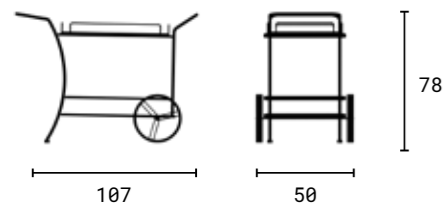

Material Metal

Dimensions (cm)

Colours

RAL 9005

RAL 7016

RAL 9016

Accessories

Accessories or spare parts can be purchased in our e-shop.