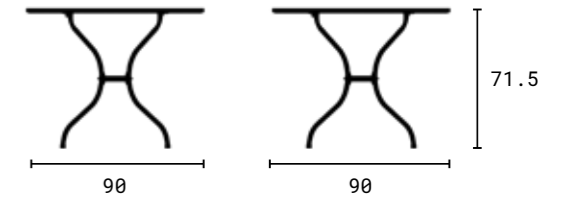

Colour of table legs

RAL 9016 RAL 9005

Accessories

Accessories or spare parts can be purchased in our e-shop.

Table
TAKO 90/105

Dimensions of the table

Material Metal

Dimensions (cm)