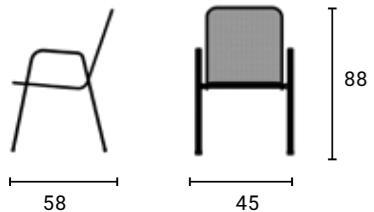

Chair
SAGA

SAGA SHORT

SAGA DOUBLE

SAGA TALL

Material Metal

Dimensions (cm)

SAGA DOUBLE
45 × 106 × 88 cm

SAGA TALL
45 × 58 × 105 cm