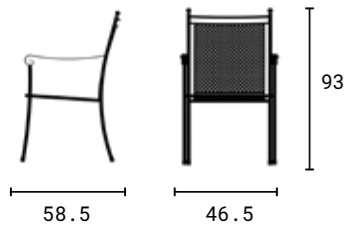

Dimensions (cm)

Colours

Accessories

Accessories or spare parts can be purchased in our e-shop.

Chair
MONACO
Table
TAKO 90

Chair
EXCELSIOR

Material Metal

Dimensions (cm)