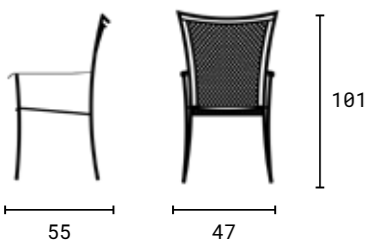

Chair
NICE

Material Metal

Dimensions (cm)

Colours

Accessories

Accessories or spare parts can be purchased in our e-shop.

Chair
NICE
Table
TAKO 90