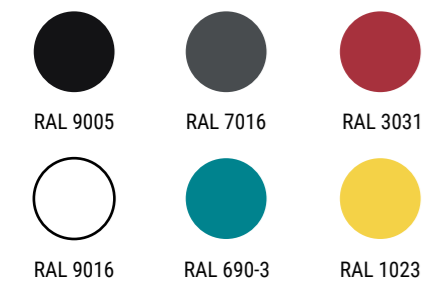

Accessories

Accessories or spare parts can be purchased in our e-shop.

NEW PRODUCT