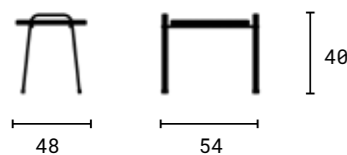

FOOTREST

Material Metal

Dimensions (cm)

Colours

Accessories

Accessories or spare parts can be purchased in our e-shop.