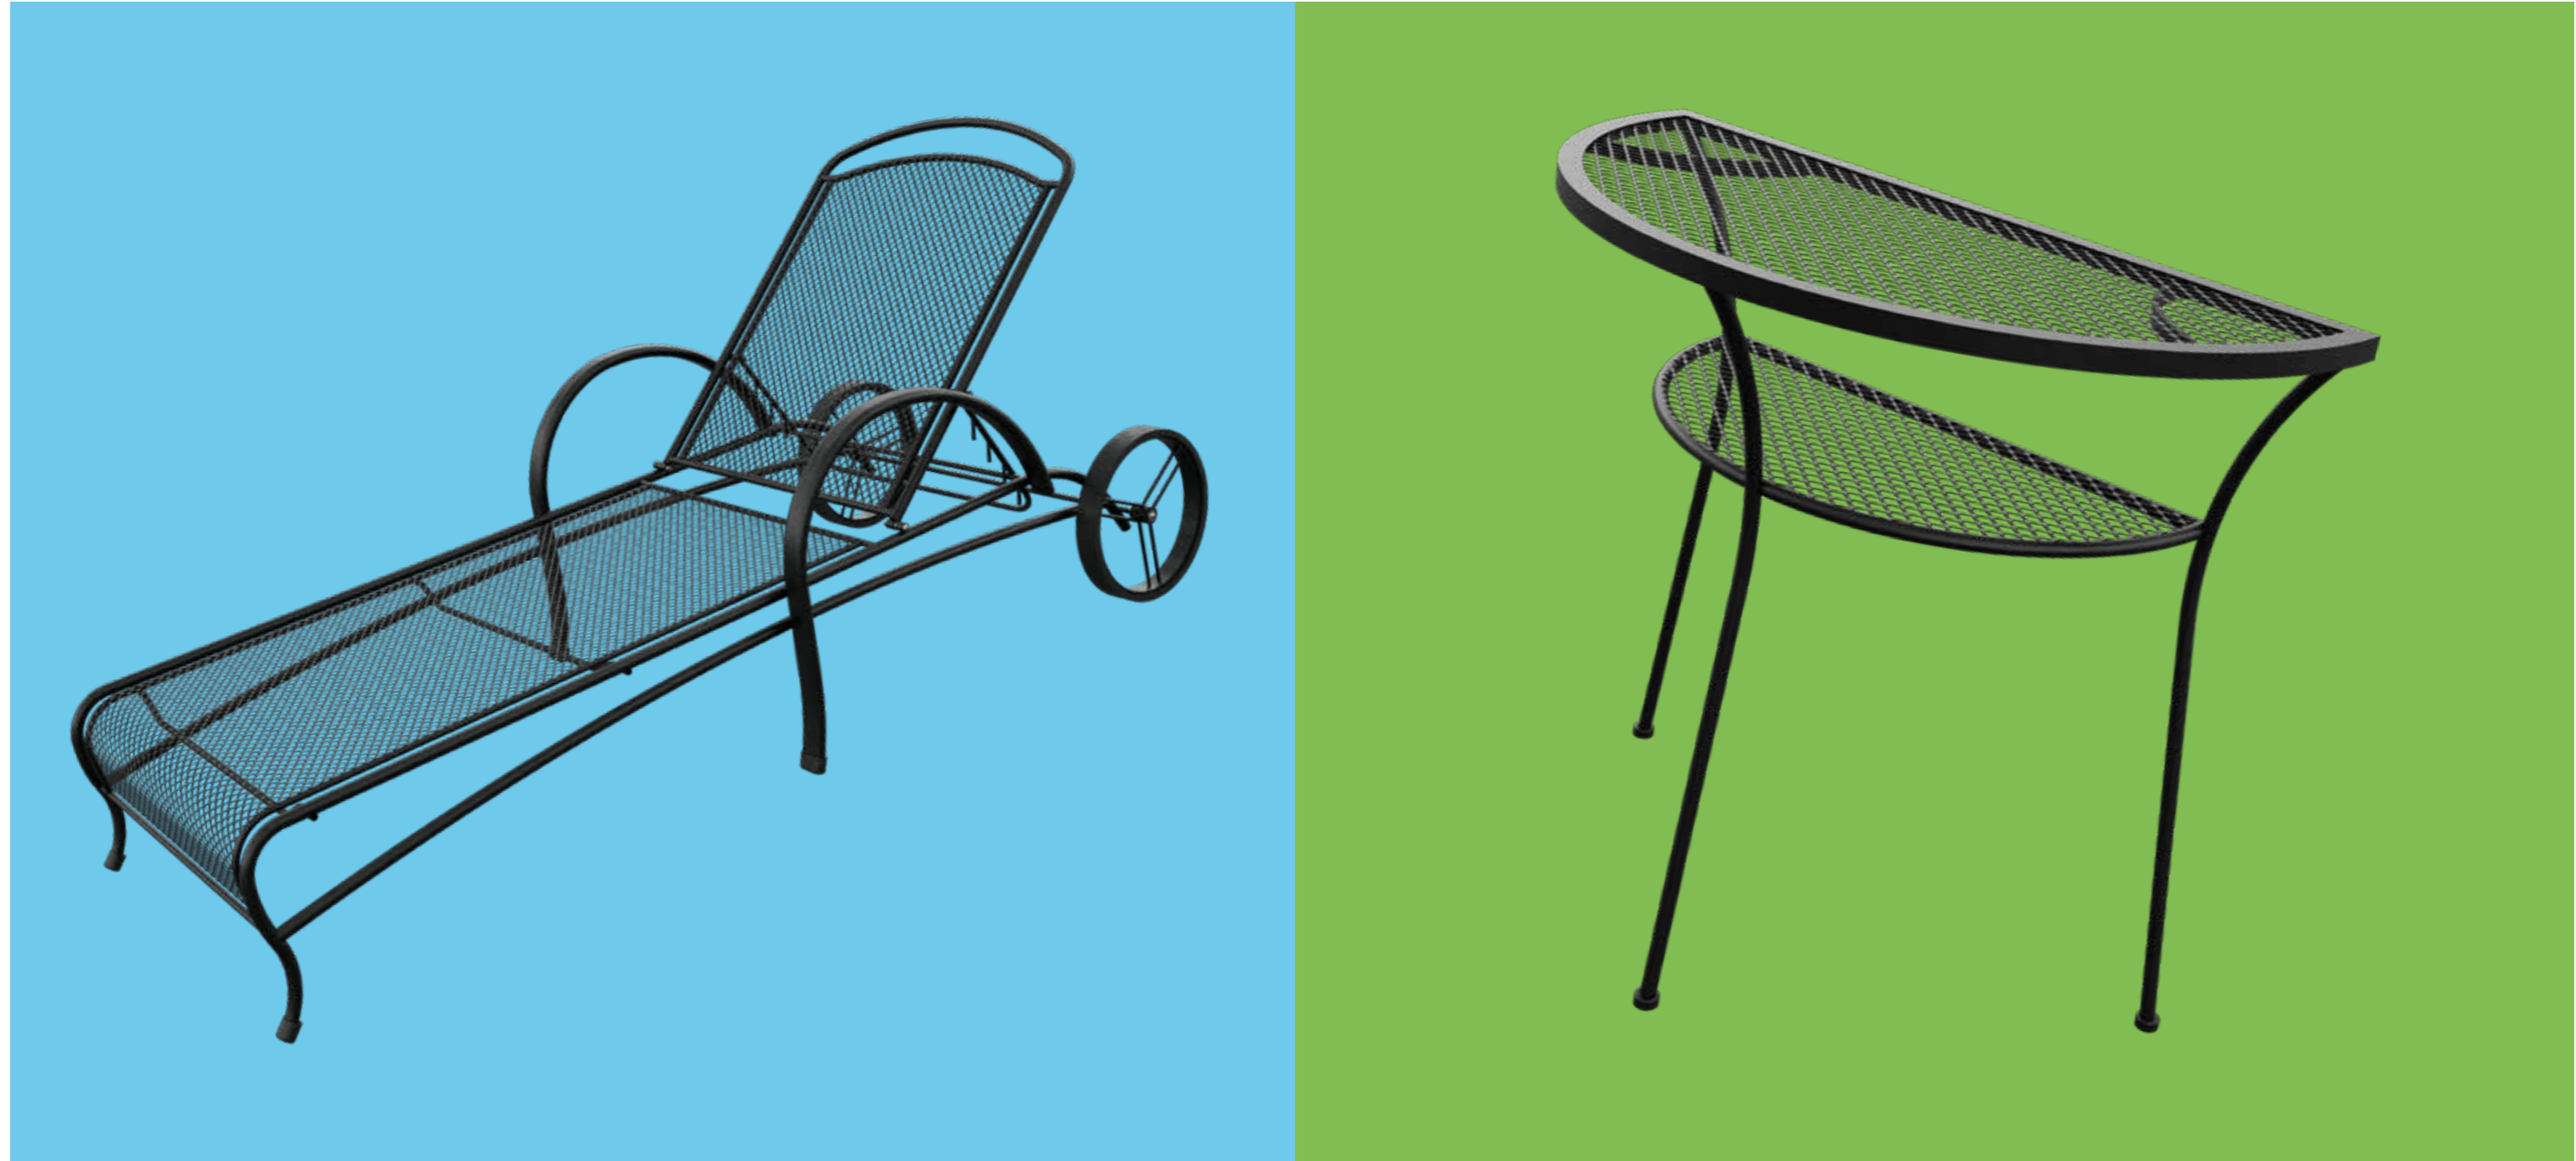

HALF TABLE

Material Metal

Dimensions (cm)

Colours

RAL 9005

RAL 7016

RAL 9016

Accessories

Accessories or spare parts can be purchased in our e-shop.