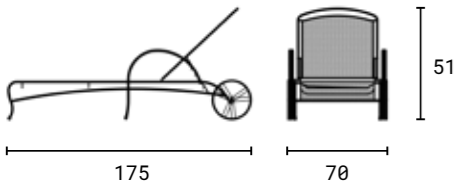

Colours

RAL 9005

RAL 7016

RAL 9016

Accessories

Accessories or spare parts can be purchased in our e-shop.