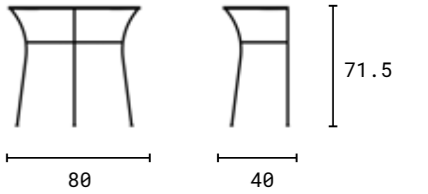

HALF TABLE

Material Metal

Dimensions (cm)

Colours

RAL 9005

RAL 7016

RAL 9016

Accessories