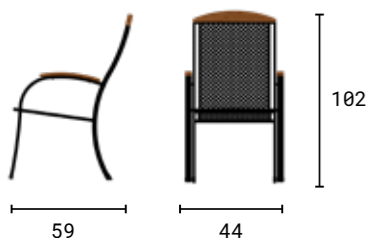

Material Metal

Dimensions (cm)

Colours

Accessories

Accessories or spare parts can be purchased in our e-shop.

Chair
MILANO
Table
TAKO 70

Chair
MONACO

Material Metal/Wood

Dimensions (cm)

Colours

Accessories

Accessories or spare parts can be purchased in our e-shop.

Chair
MONACO
Table
TAKO 90

Chair
EXCELSIOR

Material Metal

Dimensions (cm)