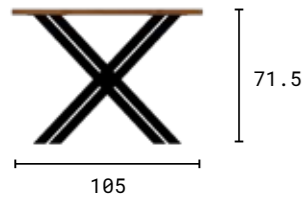

Colours

Wood

RAL 9016

RAL 9005

Accessories

Accessories or spare parts can be purchased in our e-shop.