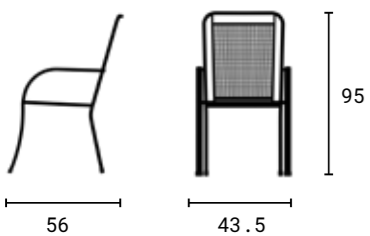

Chair
ELTON

Material Metal

Dimensions (cm)

Colours

Accessories

Accessories or spare parts can be purchased in our e-shop.

Chair
ELTON
Table
FUGU

Chair
NICE

Material Metal

Dimensions (cm)

Colours

Accessories

Accessories or spare parts can be purchased in our e-shop.

Chair
NICE
Table
TAKO 90

Chair
SAVANA

Material Metal

Dimensions (cm)

Colours

Accessories

Accessories or spare parts can be purchased in our e-shop.

Chair
SAVANA
Table
TAKO 145

Chair
IRIS

Material Metal

Dimensions (cm)