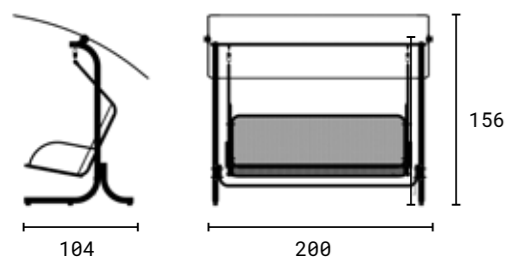

Material Metal

Dimensions (cm)

Colours

RAL 9005

RAL 7016

RAL 9016

Accessories

Accessories or spare parts can be purchased in our e-shop.