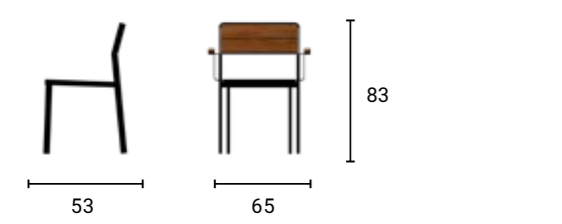

Material Metal/Wood
Dimensions (cm)